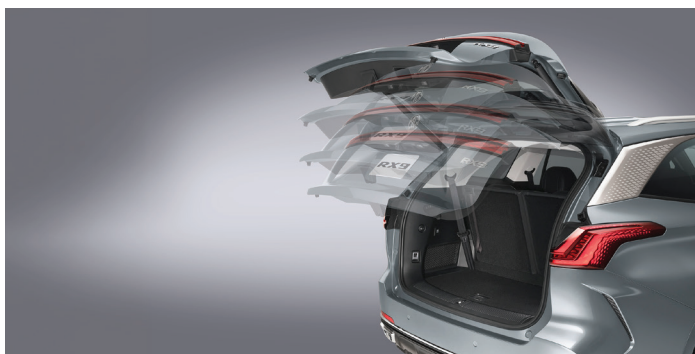

Hands-Free Power Tailgate

The extra pair of hands that responds to your presence, making luxury a matter of pure convenience.