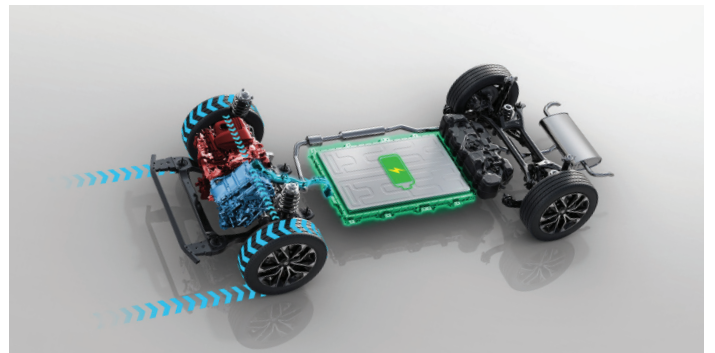

Powerful PHEV System with V2L

Experience an eco-conscious drive that adapts to your tempo, complete with Vehicle-to-Load (V2L) capability.