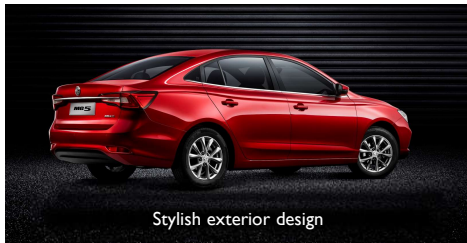

## BIG IN FEATURES, BIG IN COMFORT

Stylish exterior design

Halogen Projector Headlamps  
*with Leveling Adjustment*

1.5 Liter Gasoline Engine  
*Power: 114PS Torque: 150Nm*

Spacious Cabin

10-inch touch screen infotainment System  
*MG 5 1.5 Style CVT Only*

Leather Style Interior