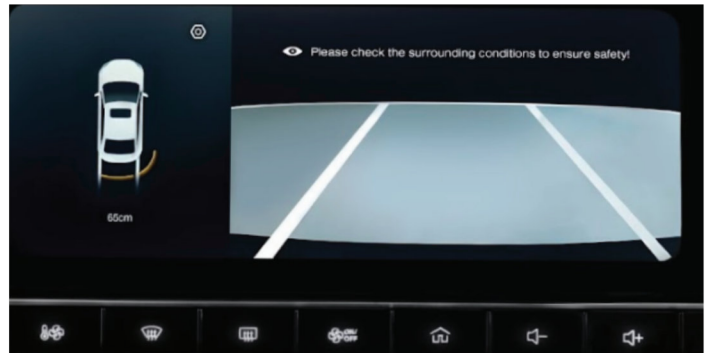

## 12.8" Touchscreen Display with Apple CarPlay and Android Auto

Keep your world perfectly synced on an interface built for fluid connectivity.

## Reverse Camera with Dynamic Guidelines

Navigate tight urban spaces and hidden corners with total precision and a crystal-clear view of what's behind you.