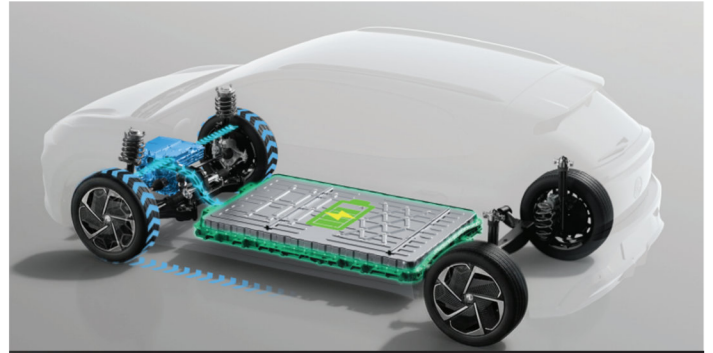

# MG4 URBAN

*charge* UP THE STREETS

MADE GLOBAL  
MADE GREAT

ELECTRIC

# MG4 URBAN

## 12.8" Touchscreen Display with Apple CarPlay and Android Auto

Keep your world perfectly synced on an interface built for fluid connectivity.